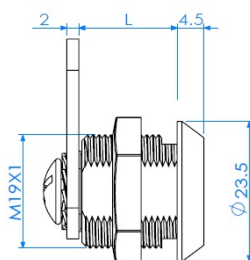

PRODUCT SHEET

Description:

Cam Lock MIC1925, 90DG, Cam No. A01, CPL, CK SISO, #J11

Item number:

14.04.495-0

Units	Box	Carton	HS Code	Barcode
Pcs.	30	300	8301300000	
				5704866041980

L1=16mm
L2=20mm
L3=25mm
L4=30mm