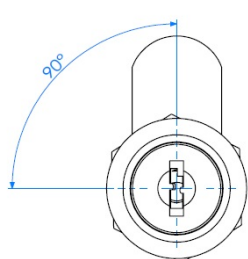

PRODUCT SHEET

Description:

Cam Lock MIC1925, 90DG, Cam No. A01, CPL, CK SISO, #J11

Item number:

14.04.495-0

Units	Box	Carton	HS Code	Barcode
Pcs.	30	300	8301300000	
				5704866041980

L1=16mm
L2=20mm
L3=25mm
L4=30mm